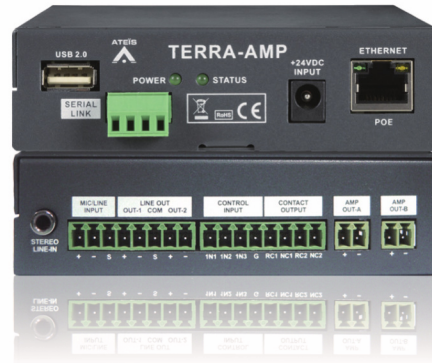

TERRA-AMP

COMPACT AUDIO OVER IP AMP (20W X 2)

TERRA-AMP CHARACTERISTICS

- 1 mic/line balanced input
- 2 balanced independent line outputs
- 2 x 15 W (8 ohm) independent amplified outputs
- 1 headphone input on mini-jack
- Audio inputs/ outputs: maximum level + 5 dB, bandwidth 20 Hz ~ 20 kHz
- PoE or 24 VDC power supply (if PoE is not available)
- G.711, G.722, G.726, G.727, G.729, MP3 audio codec, AAC+ decoder and in-box scheduler.
- SNMP(Simple Network Management Protocol) for device management on IP Networks
- Web-browser interface for device management and can be accessed by end users
- 1 x optional USB 2.0 interface for music, message and recording
- Internal 80MB storage for recording, message storage
- Power & Status LED indications
- 3 x contact inputs and 2 x contact outputs
- 1 x RS232 on Euro Block
- Power consumption: 30 W
- Weight: 460g (1 lb)
- Dimensions (DxHxW): 104mm x 32mm x 109mm (4" x 1-1/4" x 4-3/10")

TERRACOM devices are equipped with G.711, G.722, G.726, G.727, G.729, MP3 audio codec and AAC+ decoder, paging with unicast, multicast and broadcast, implemented with AEC (Acoustic Echo Cancellation) and NR (Noise Reduction) technologies, power supplied via PoE and/or AC/DC power adaptor and event scheduler for audio and messages control.

Compact audio over IP TERRA-AMP provides 20W Amp with 2 contact outputs and 3 contact inputs. Music playlist backup or prerecorded announcement are available over USB 2.0.

Applications

TERRA devices can be applied in hotel, airport, train stations, yachts, education institution, retail store, factory and stadium for real-time broadcasting, intercommunication, music playing, etc. For broader use, "Integration Automation with Home & Office Appliances" using user interfaces for on/off logic controls on lights, curtains, TV or air-conditioning over network or RS232/RS485.